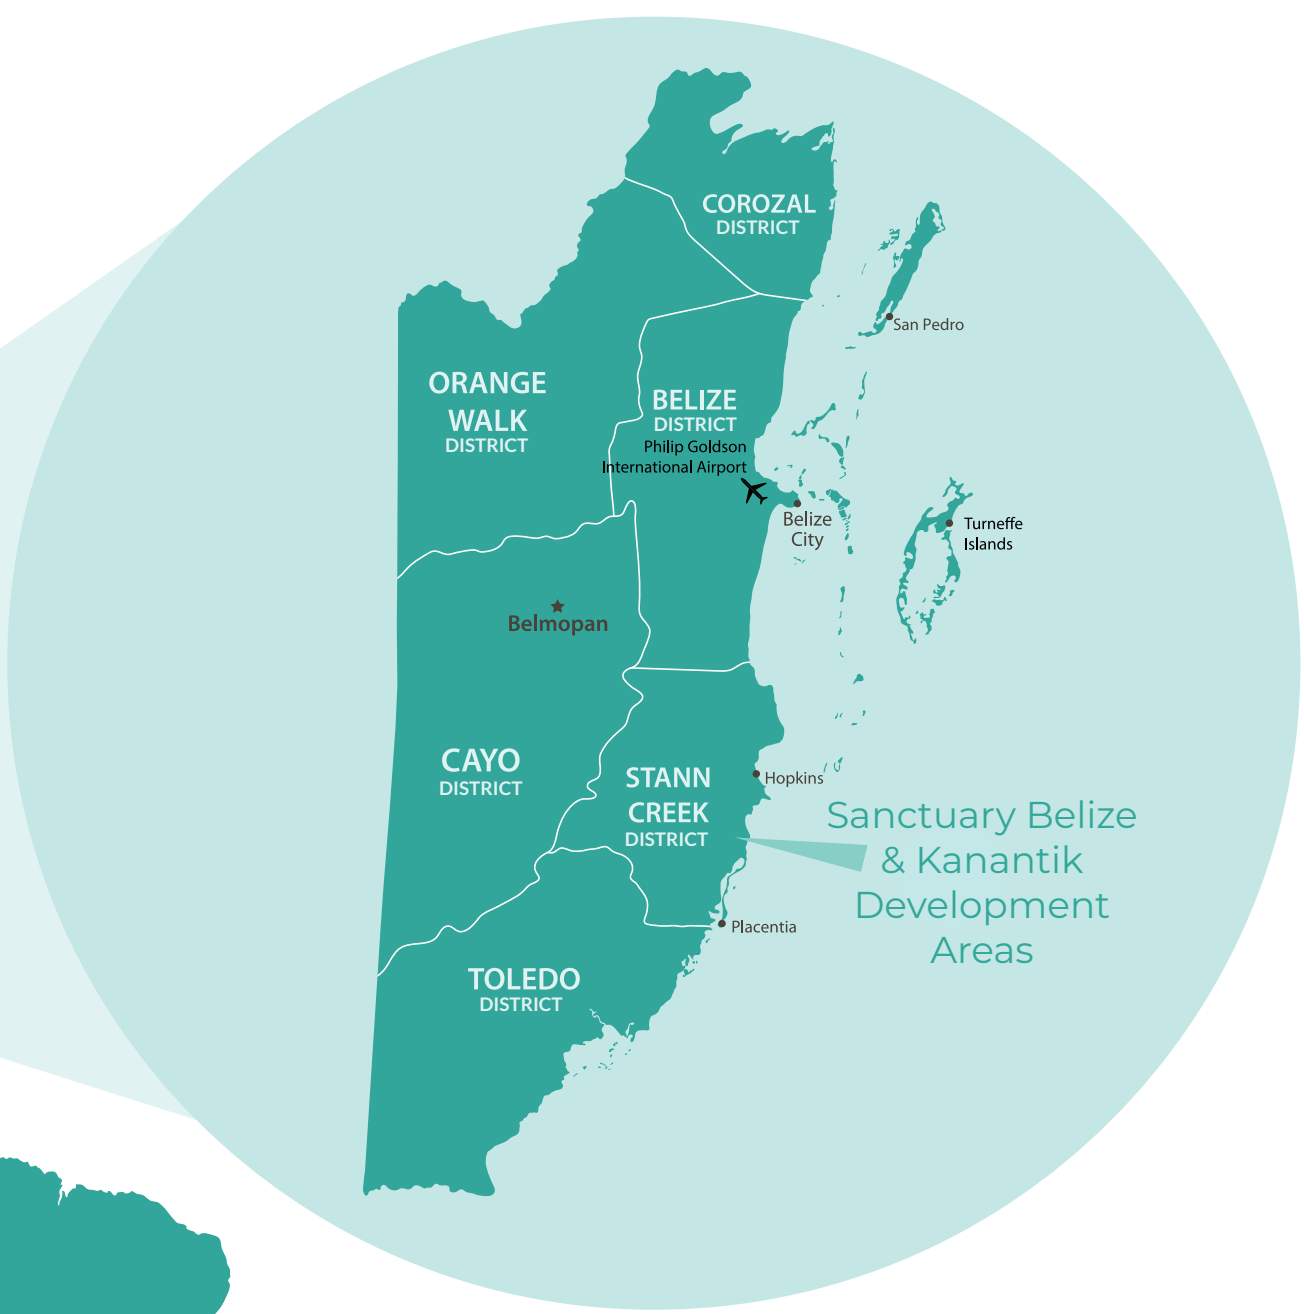

BELIZE

COROZAL DISTRICT

ORANGE WALK DISTRICT

BELIZE DISTRICT
Philip Goldson International Airport

Belmopan

CAYO DISTRICT

STANN CREEK DISTRICT

TOLEDO DISTRICT

San Pedro

Belize City

Turneffe Islands

Hopkins

Placentia

Sanctuary Belize & Kanantik Development Areas

Sanctuary Belize & Kanantik Development Areas

CARIBBEAN SEA

COASTAL SUBDIVISIONS

- [North Ridge Estates](#)
- [Estate Lots](#)
- [Marina Village](#)
- [Marina](#)
- [Sapodilla Ridge](#)

- [Jabiru Island](#)
- [Jacana Island](#)

CARIBBEAN SEA

10 MILES FROM MARINA

20 MILES FROM MARINA

TO MAIN ENTRY AT SOUTHERN HIGHWAY