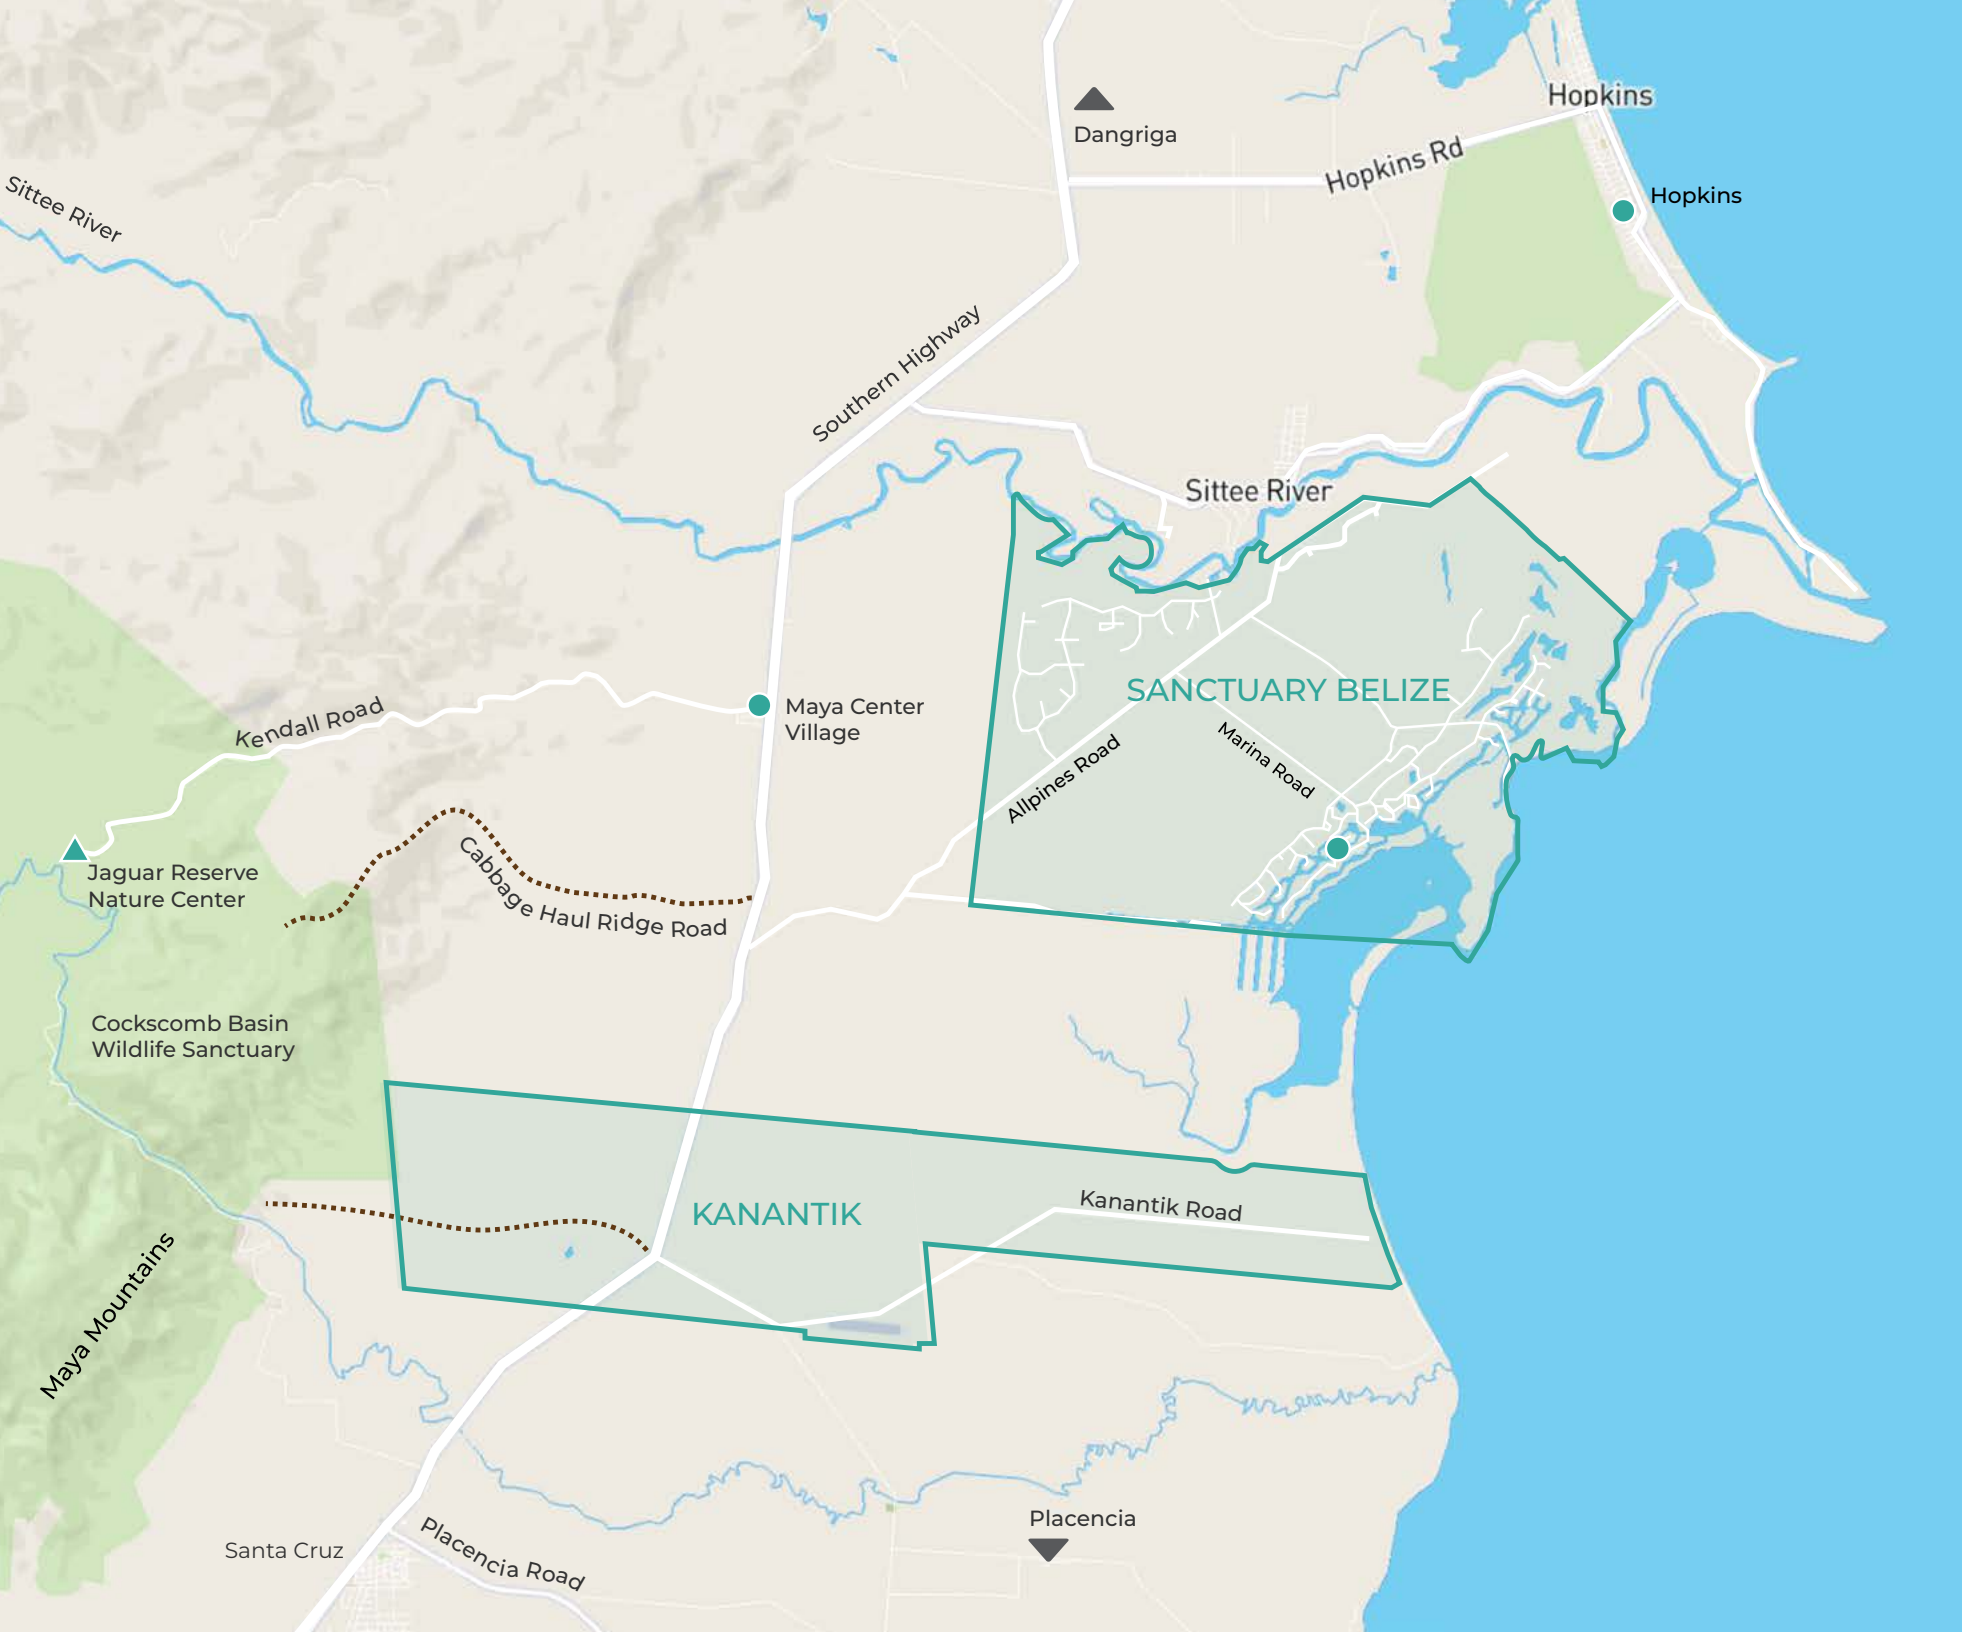

BELIZE

COROZAL DISTRICT

ORANGE WALK DISTRICT

BELIZE DISTRICT
Philip Goldson International Airport

Belmopan

CAYO DISTRICT

STANN CREEK DISTRICT

TOLEDO DISTRICT

San Pedro

Belize City

Turneffe Islands

Hopkins

Placentia

Sanctuary Belize & Kanantik Development Areas

Sanctuary Belize & Kanantik Development Areas

CARIBBEAN SEA

COASTAL SUBDIVISIONS

- [North Ridge Estates](#)
- [Estate Lots](#)
- [Marina Village](#)
- [Marina](#)
- [Sapodilla Ridge](#)

- [Jabiru Island](#)
- [Jacana Island](#)

CARIBBEAN SEA

10 MILES FROM MARINA

20 MILES FROM MARINA

TO MAIN ENTRY AT SOUTHERN HIGHWAY