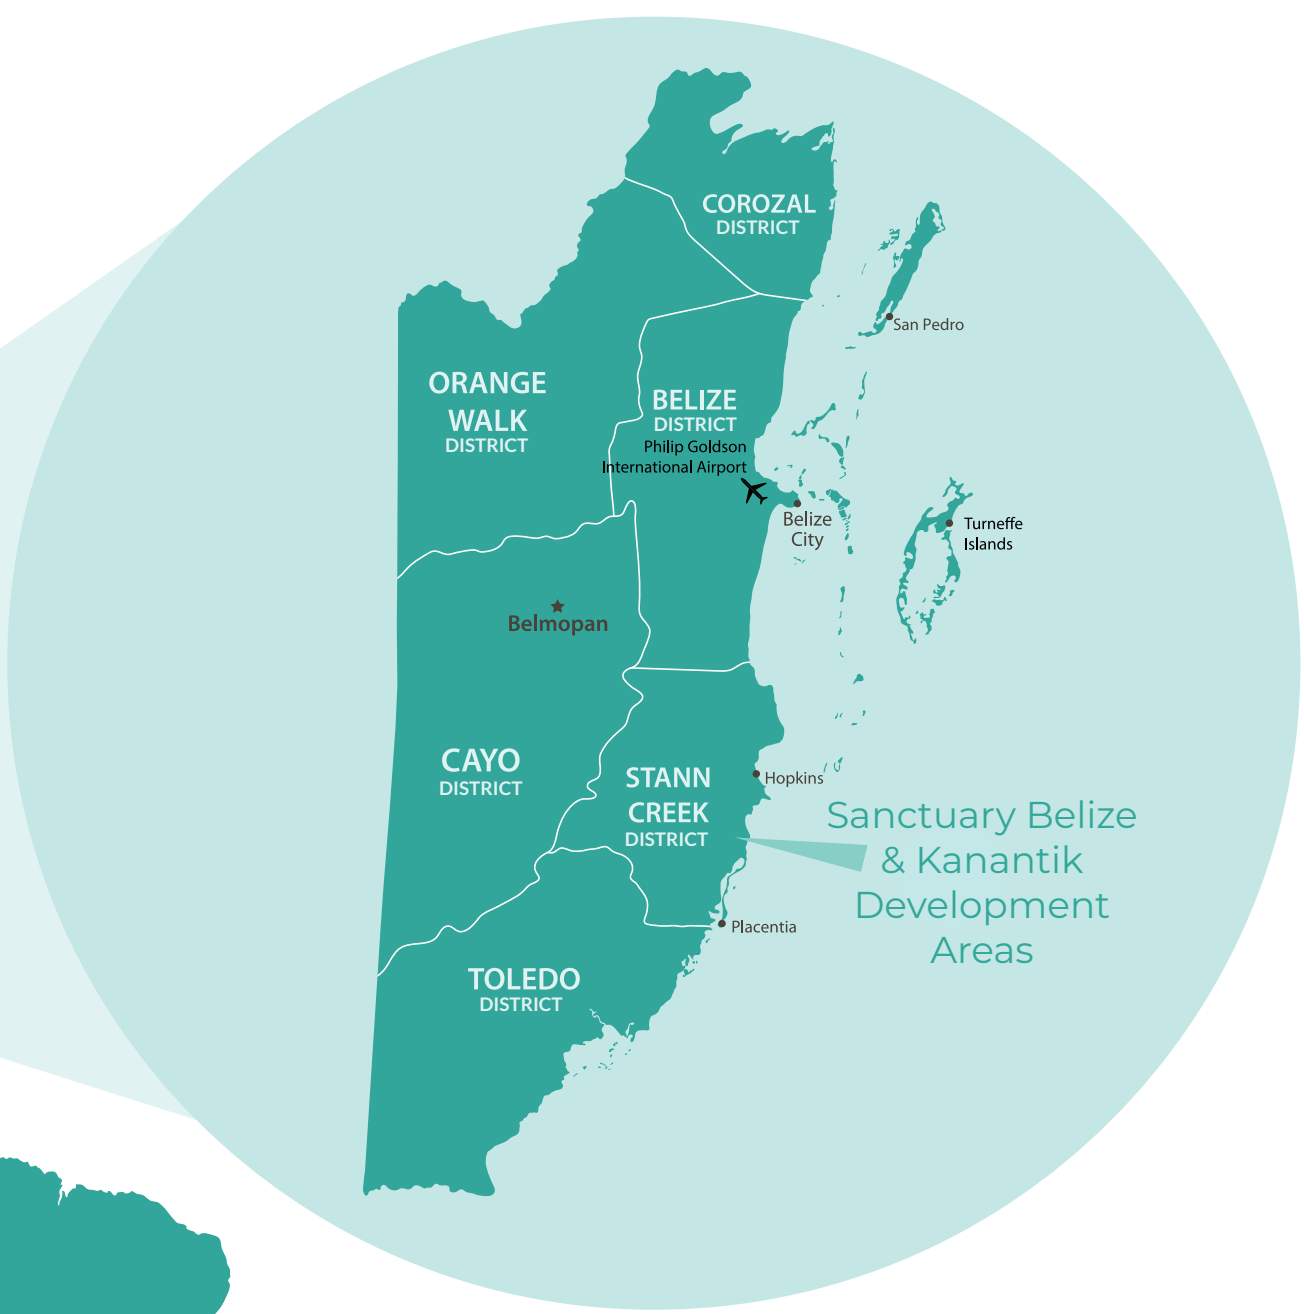

**BELIZE**

**COROZAL DISTRICT**

**ORANGE WALK DISTRICT**

**BELIZE DISTRICT**  
Philip Goldson International Airport

**CAYO DISTRICT**

**STANN CREEK DISTRICT**

**TOLEDO DISTRICT**

San Pedro

Turneffe Islands

Belize City

Belmopan

Hopkins

Placentia

Sanctuary Belize & Kanantik Development Areas

# Sanctuary Belize & Kanantik Development Areas

CARIBBEAN SEA

SANCTUARY BELIZE

KANANTIK

Sanctuary Belize  
& Kanantik  
Development Areas